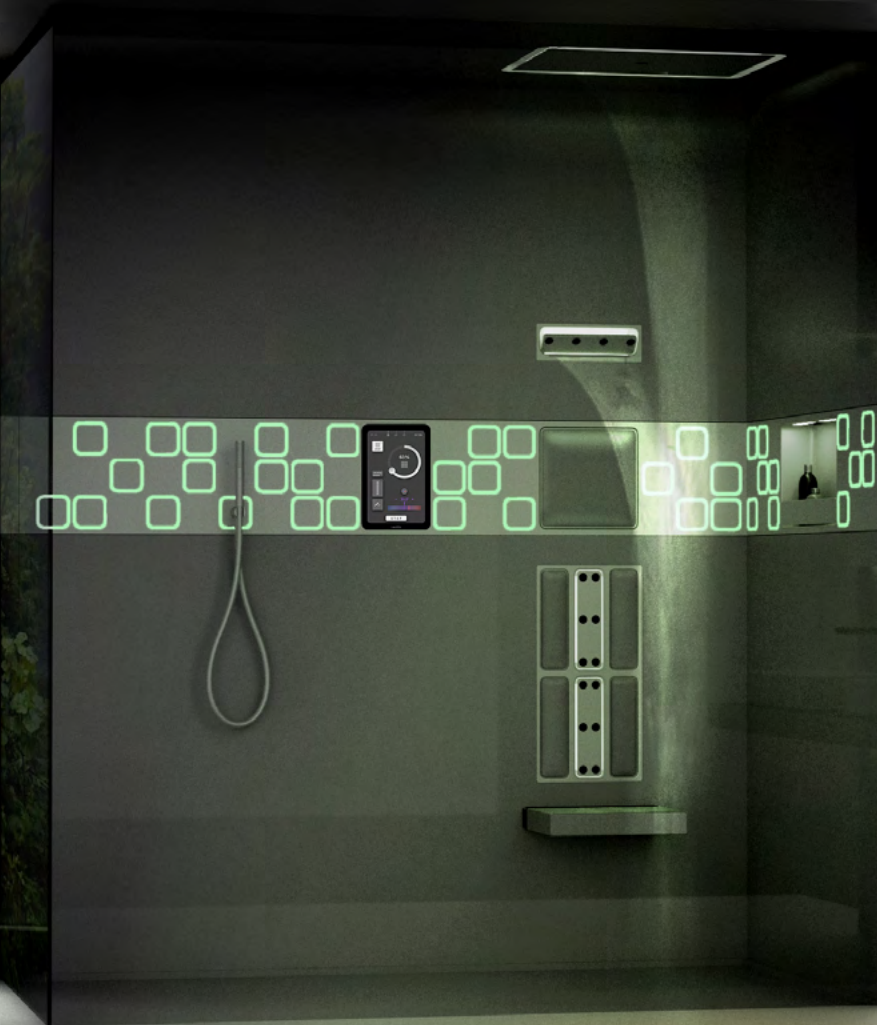

LAUFEN PRESENTS THE SHOWER OF THE FUTURE

SWISSBAU
2022

LAUFEN STUDY DIGITAL SHOWER

THE CONTROL VIA
A LARGE TOUCH
DISPLAY MAKES
SHOWERING
AN UNKNOWN
EXPERIENCE

ONE SYSTEM
MANY POSSIBILITIES

platinumdesign

EXPLORE THE JUNGLE

CALM SENSES UNDERWATER

BODY & MIND RELAXATION