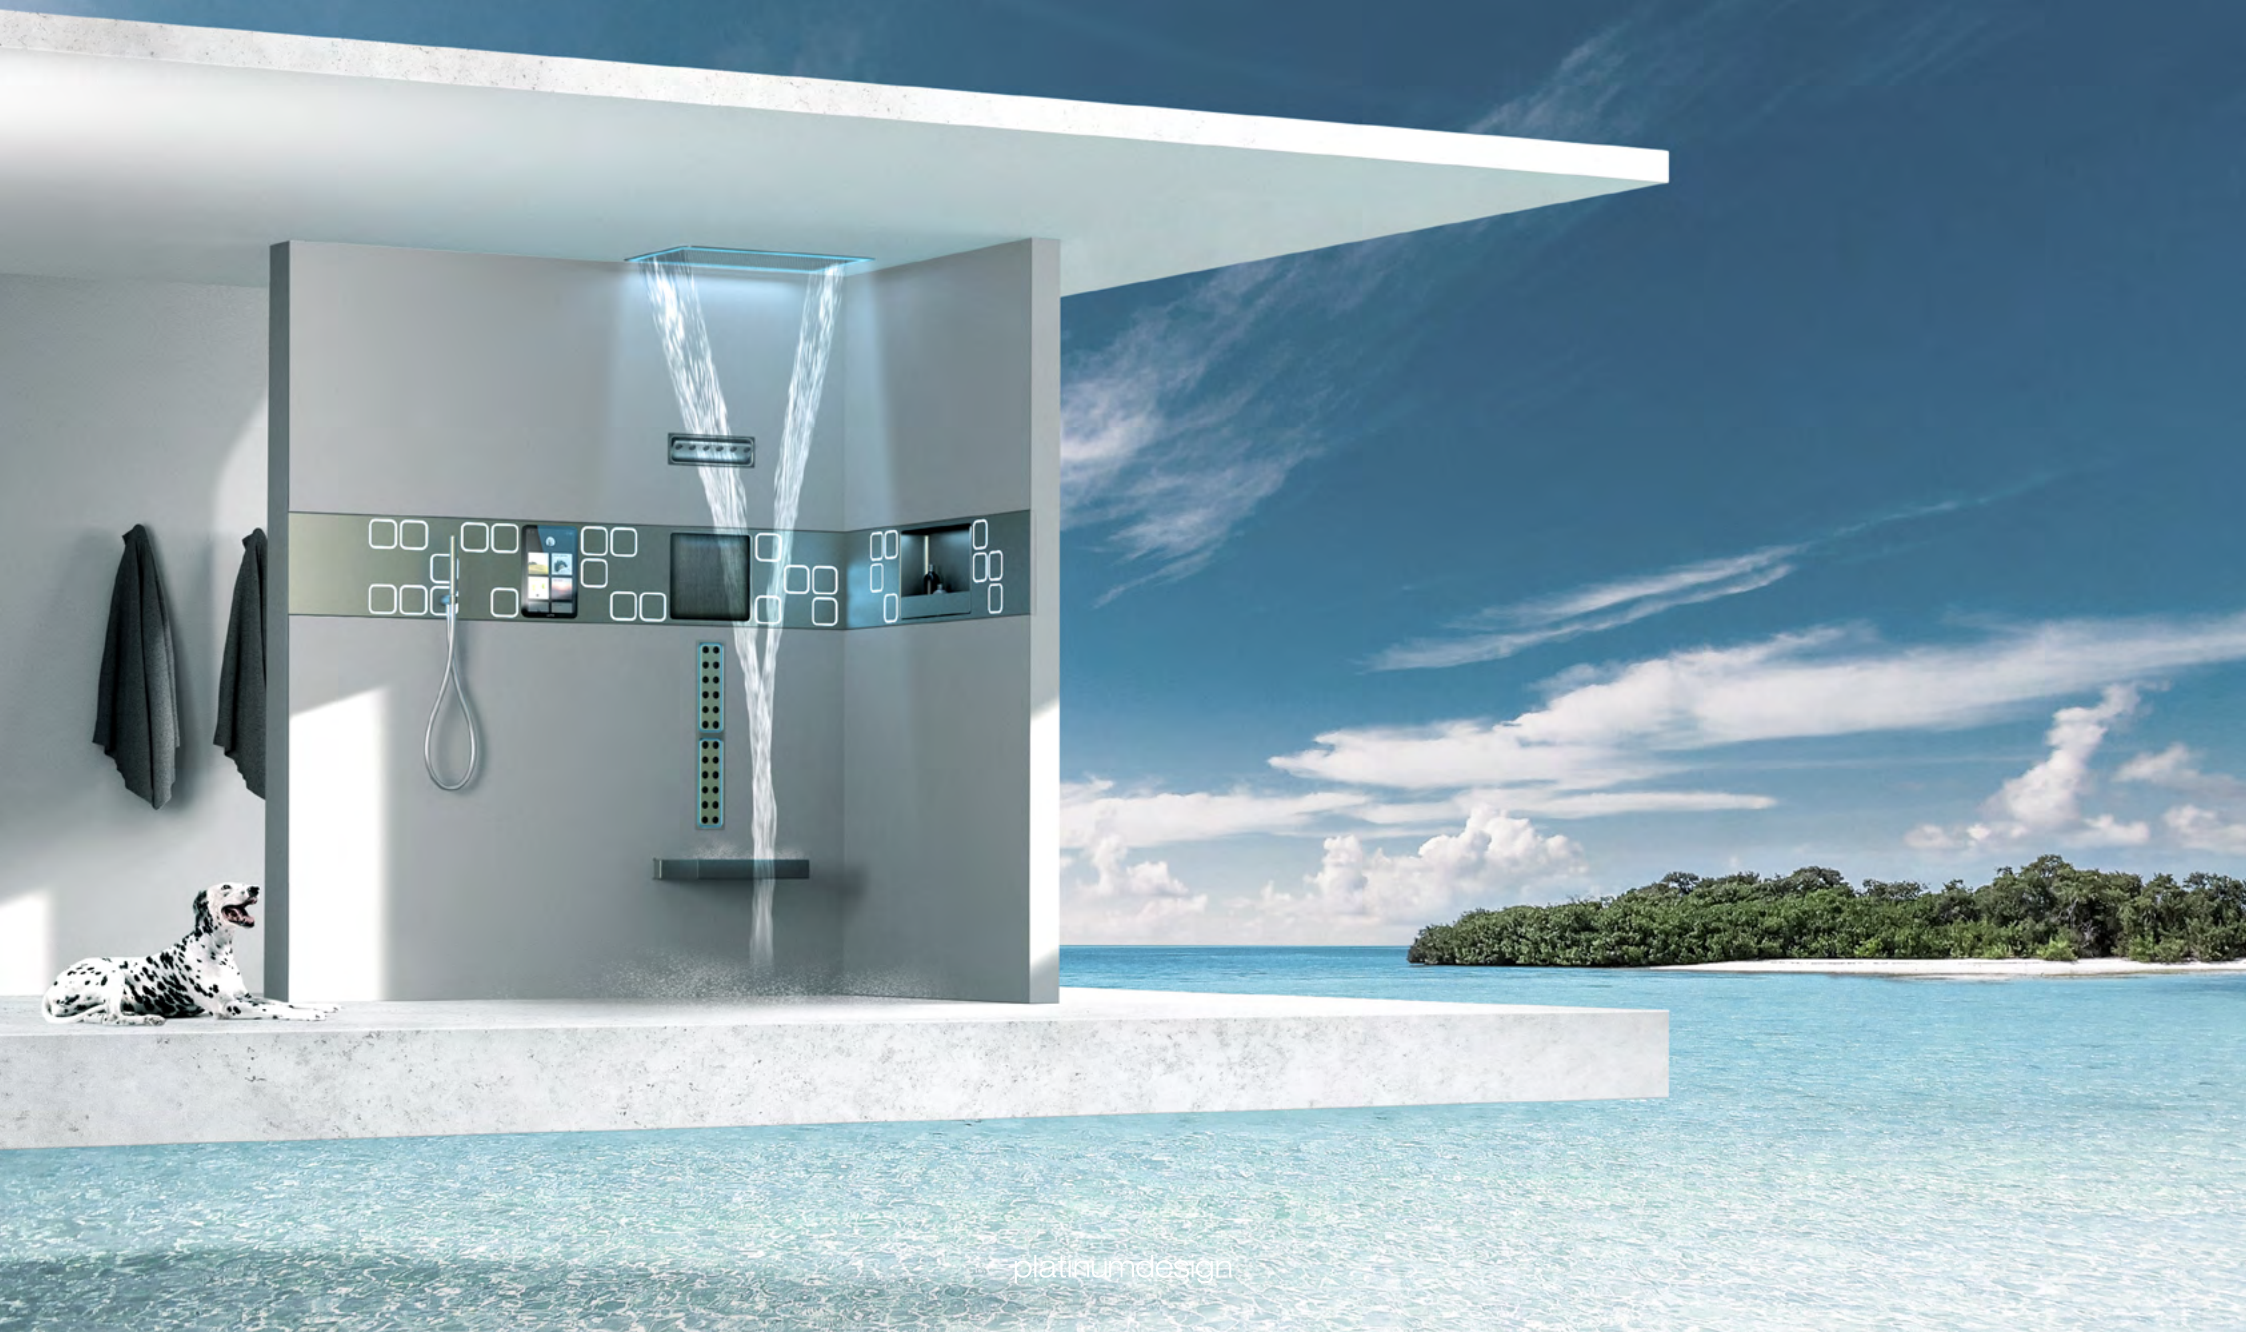

LAUFEN PRESENTS THE SHOWER OF THE FUTURE

SWISSBAU
2022

LAUFEN STUDY DIGITAL SHOWER

THE CONTROL VIA
A LARGE TOUCH
DISPLAY MAKES
SHOWERING
AN UNKNOWN
EXPERIENCE

ONE SYSTEM
MANY POSSIBILITIES

platinumdesign

EXPLORE THE JUNGLE

CALM SENSES UNDERWATER

BODY & MIND RELAXATION