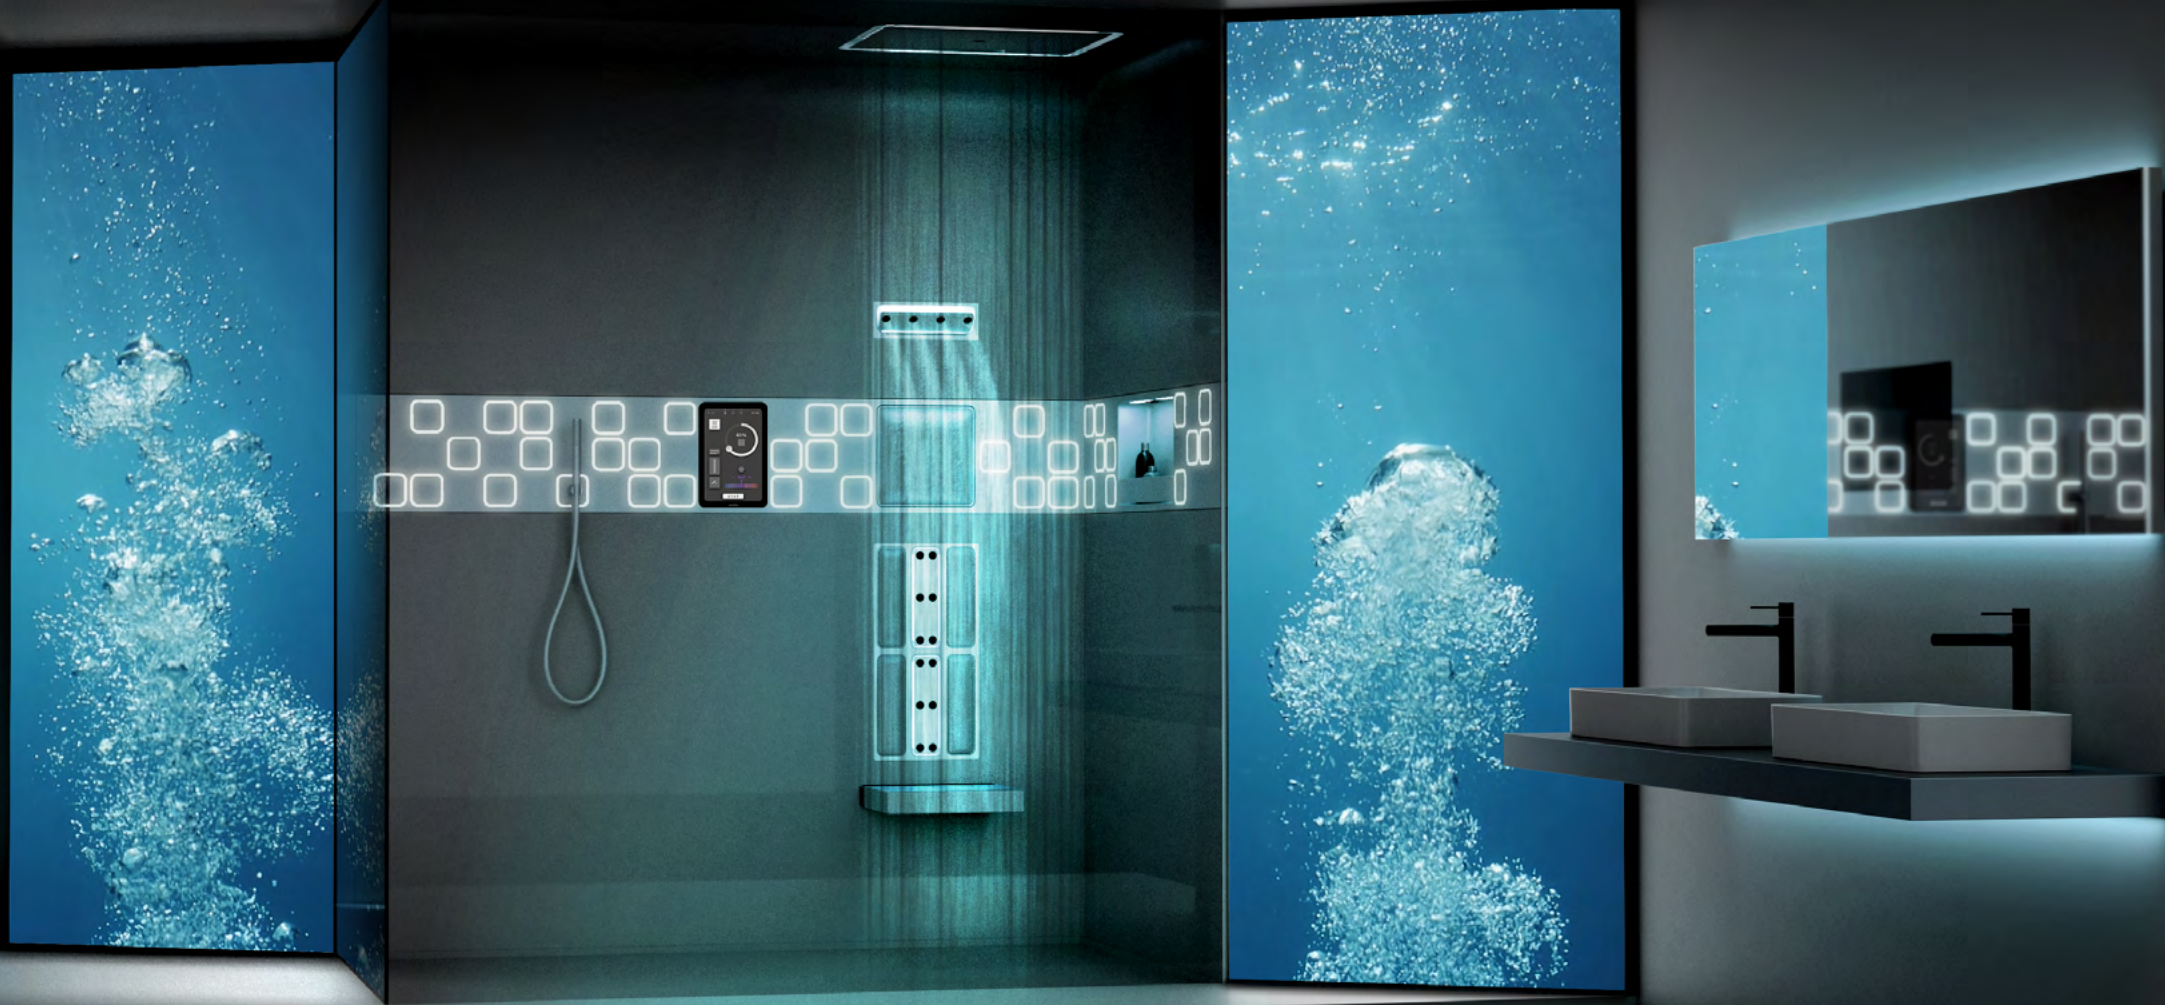

LAUFEN PRESENTS THE SHOWER OF THE FUTURE

SWISSBAU
2022

LAUFEN STUDY DIGITAL SHOWER

THE CONTROL VIA
A LARGE TOUCH
DISPLAY MAKES
SHOWERING
AN UNKNOWN
EXPERIENCE

ONE SYSTEM
MANY POSSIBILITIES

platinumdesign

EXPLORE THE JUNGLE

CALM SENSES UNDERWATER

BODY & MIND RELAXATION