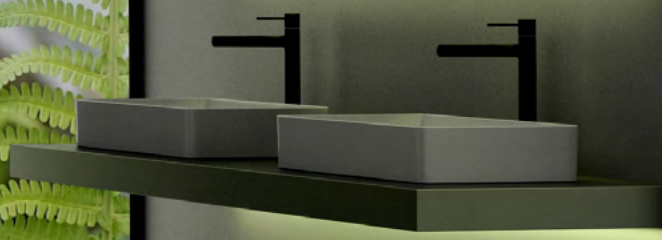

LAUFEN PRESENTS THE SHOWER OF THE FUTURE

SWISSBAU
2022

LAUFEN STUDY DIGITAL SHOWER

THE CONTROL VIA
A LARGE TOUCH
DISPLAY MAKES
SHOWERING
AN UNKNOWN
EXPERIENCE

ONE SYSTEM
MANY POSSIBILITIES

platinumdesign

EXPLORE THE JUNGLE

CALM SENSES UNDERWATER

BODY & MIND RELAXATION